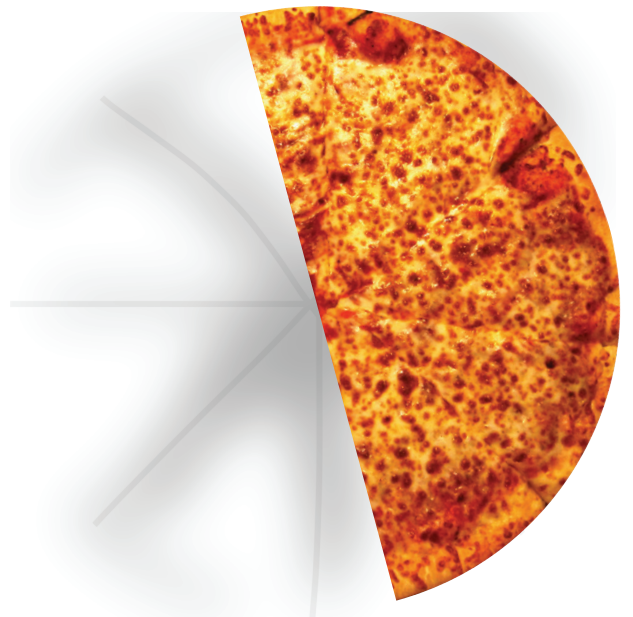

Print in Full Color and Double-Sided on White Cardstock. Cut on the solid lines, fold on the dashed lines.

Extra Guest Checks!

Guest Check 1234-5
 RECEIVED FROM: 1234-5
 RECEIVED FROM: 1234-5
Donatello
 +marshmallow
 +asparagus
 TAX 100%
 TOTAL 1234-5

Print in Full Color and Double-Sided on White Cardstock. Cut on the solid lines, fold on the dashed lines.

Extra Guest Checks!

Four Different Boxes for Each Ninja Turtle. Made for my outdoor turtle friend on 10th Street in Philadelphia.